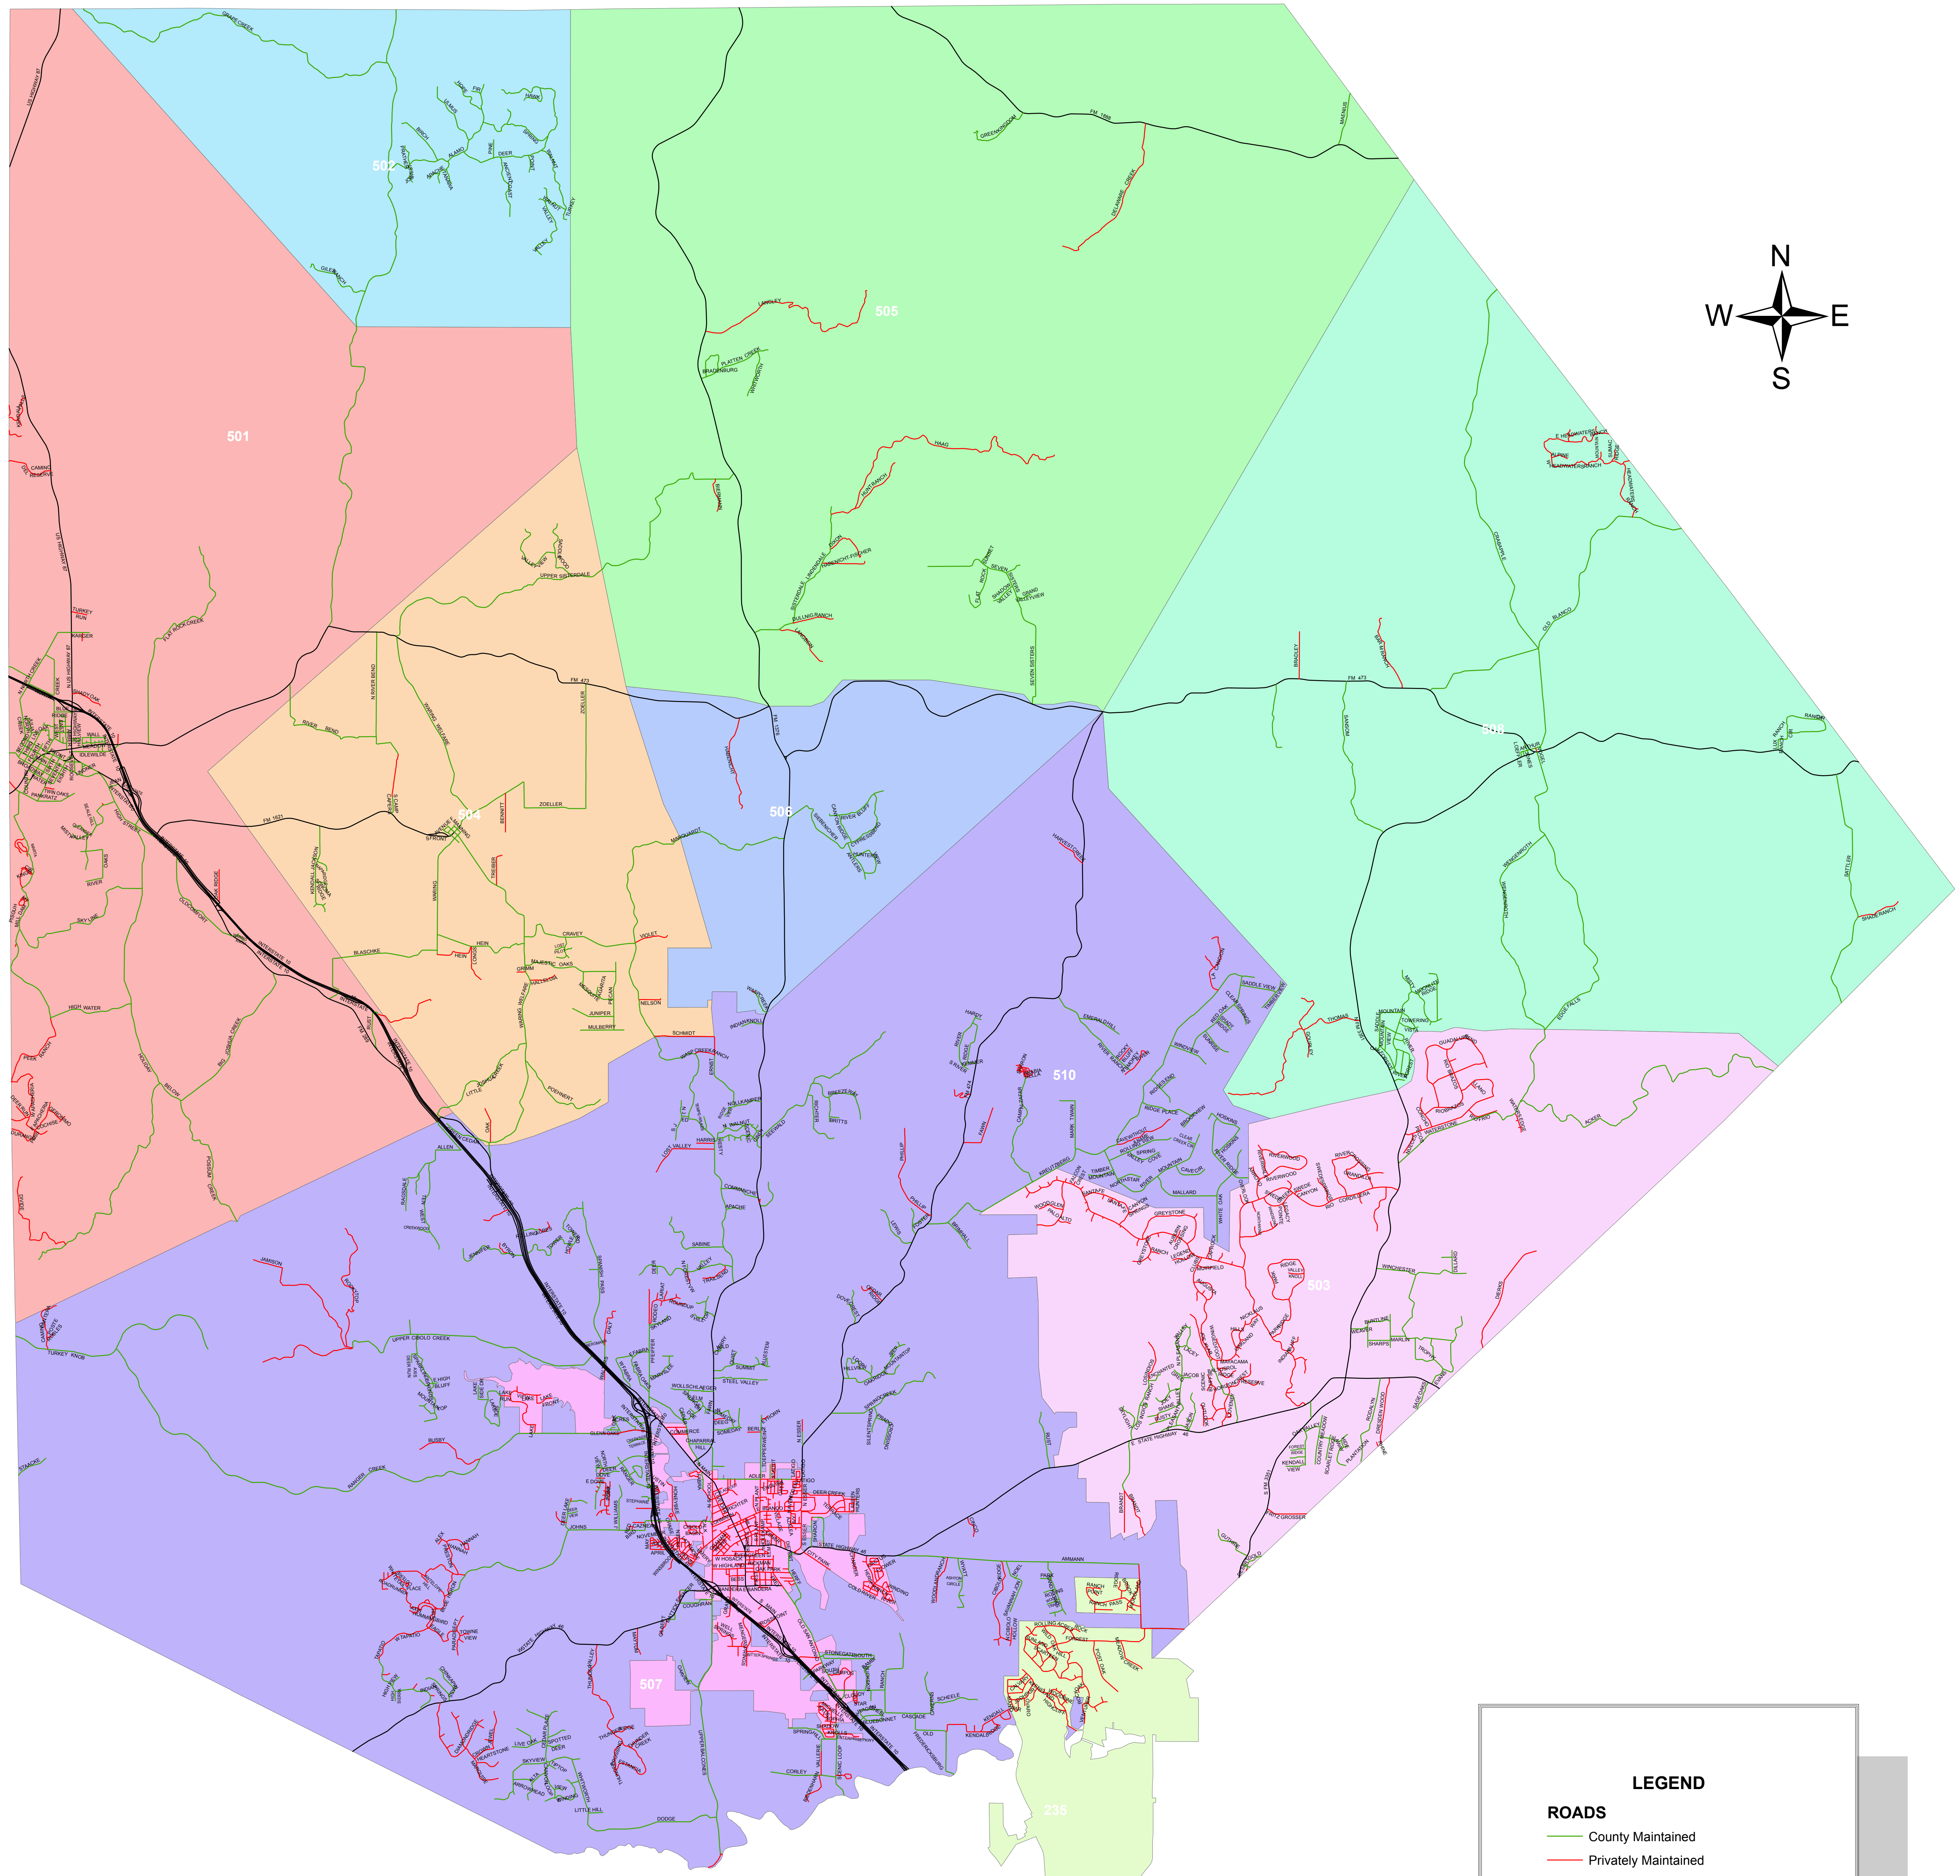

KENDALL COUNTY EMERGENCY SERVICE ZONE

LEGEND

ROADS

- County Maintained
- Privately Maintained
- State Maintained

EMERGENCY SERVICE ZONES

- 235 Fair Oaks Ranch
- 501 Comfort
- 502 Alamo Springs
- 503 Bergheim
- 504 Waring
- 505 Sisterdale
- 506 Sisterdale
- 507 Boerne (City Limits)
- 508 Kandalia
- 510 Boerne (outside City Limits)

ESN	LAW	FIRE	EMS
235	FAIR OAKS POLICE	LEON SPRINGS VFD	ACADIAN EMS
501	KENDALL SHERIFF	COMFORT VFD	COMFORT EMS
502	KENDALL SHERIFF	ALAMO SPRINGS VFD	COMFORT EMS
503	KENDALL SHERIFF	BERGHEIM VFD	BERGHEIM EMS
504	KENDALL SHERIFF	WARING VFD	COMFORT EMS
505	KENDALL SHERIFF	SISTERDALE VFD	COMFORT EMS
506	KENDALL SHERIFF	SISTERDALE VFD	BOERNE EMS
507	BOERNE PD	BOERNE VFD	BOERNE EMS
508	KENDALL SHERIFF	KENDALIA VFD	BOERNE EMS
510	KENDALL SHERIFF	BOERNE VFD	BOERNE EMS