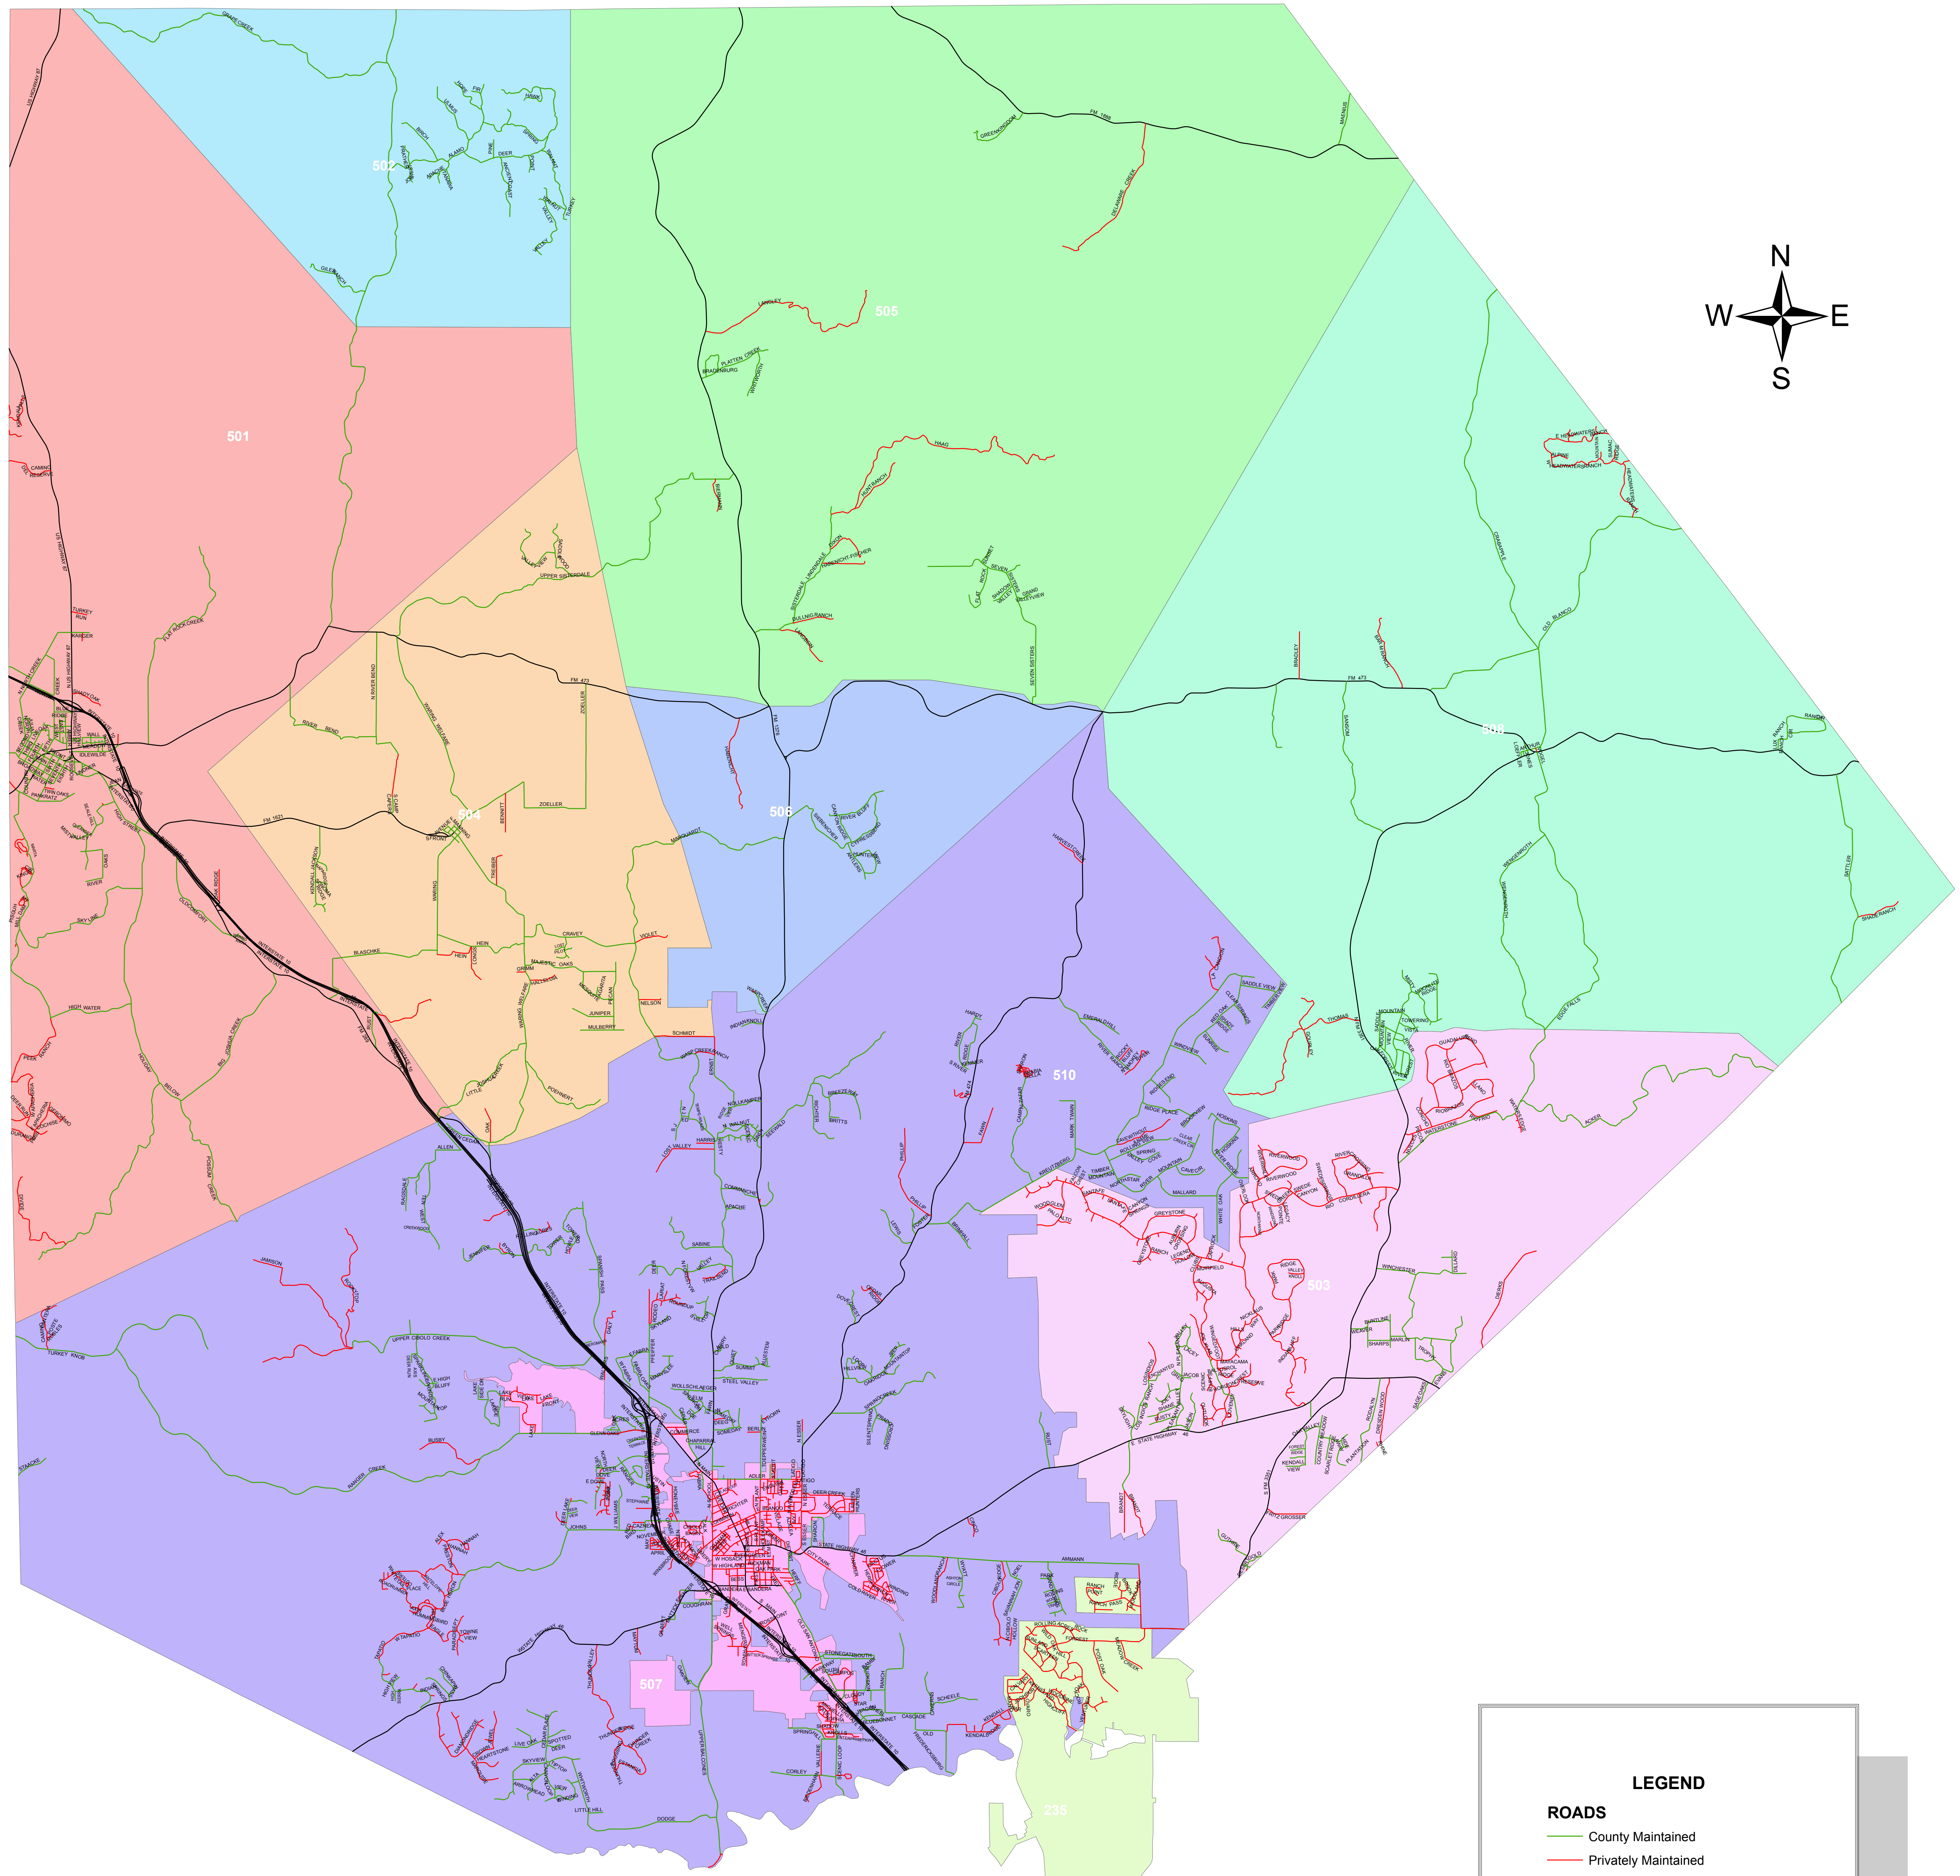

# KENDALL COUNTY EMERGENCY SERVICE ZONE

**LEGEND**

**ROADS**

- County Maintained
- Privately Maintained
- State Maintained

**EMERGENCY SERVICE ZONES**

- 235 Fair Oaks Ranch
- 501 Comfort
- 502 Alamo Springs
- 503 Bergheim
- 504 Waring
- 505 Sisterdale
- 506 Sisterdale
- 507 Boerne (City Limits)
- 508 Kandalia
- 510 Boerne (outside City Limits)

ESN	LAW	FIRE	EMS
235	FAIR OAKS POLICE	LEON SPRINGS VFD	ACADIAN EMS
501	KENDALL SHERIFF	COMFORT VFD	COMFORT EMS
502	KENDALL SHERIFF	ALAMO SPRINGS VFD	COMFORT EMS
503	KENDALL SHERIFF	BERGHEIM VFD	BERGHEIM EMS
504	KENDALL SHERIFF	WARING VFD	COMFORT EMS
505	KENDALL SHERIFF	SISTERDALE VFD	COMFORT EMS
506	KENDALL SHERIFF	SISTERDALE VFD	BOERNE EMS
507	BOERNE PD	BOERNE VFD	BOERNE EMS
508	KENDALL SHERIFF	KENDALIA VFD	BOERNE EMS
510	KENDALL SHERIFF	BOERNE VFD	BOERNE EMS